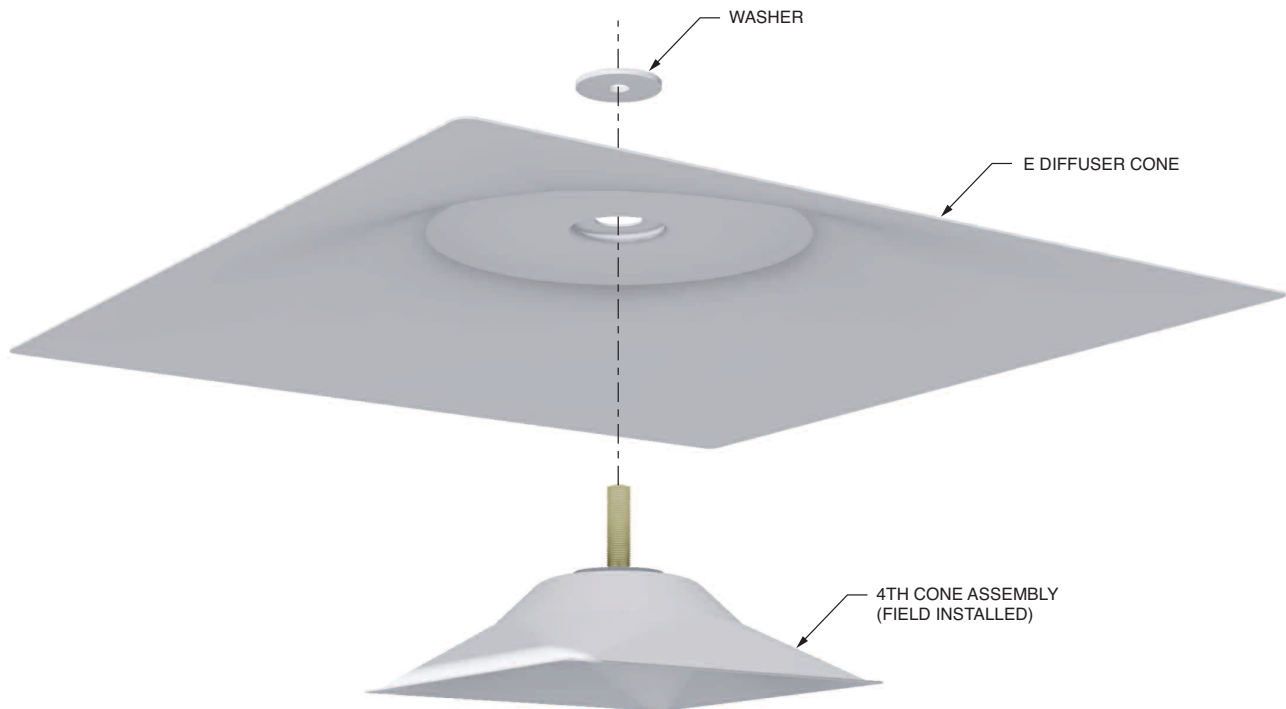

4TH CONE
FOR MODEL "E" DIFFUSERS

PRODUCT FEATURES

- Aesthetic 4th cone for Model E Diffusers
- Field Installed

CONSTRUCTION FEATURES

Material:

- Steel
- Aluminum

Finish:

- Artic White
- Custom Color : _____