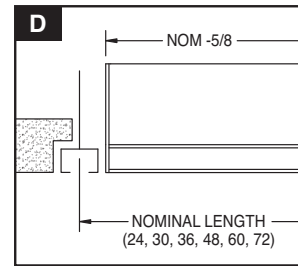

END DETAIL

FF-D-100 • 1" SLOT WIDTH							
# SLOTS	Grid Module Size	C	D	J	F	G	H
1	4-1/8	3-1/2	2-5/16	-	1-1/4 to 1-5/8	2-1/16	1-1/4
2	6-1/8	5-1/2	4-5/16	1			
3	8-1/8	7-1/2	6-5/16	1			
4	10-1/8	9-1/2	8-5/16	1			

FF-D-150 • 1-1/2" SLOT WIDTH							
# SLOTS	Grid Module Size	C	D	J	F	G	H
1	5-1/8	4-1/2	3-5/16	-	1-23/32 to 2-3/32	2-9/16	1-1/2
2	8-1/8	7-1/2	6-5/16	1-1/2			
3	11-1/8	10-1/2	9-5/16	1-1/2			
4	14-1/8	13-1/2	12-5/16	1-1/2			

FF-D-200 • 2" SLOT WIDTH							
# SLOTS	Grid Module Size	C	D	J	F	G	H
1	6-1/8	5-1/2	4-5/16	-	1-25/32 to 2-5/8	2-5/8	1-3/4
2	10-1/8	9-1/2	8-5/16	2			

FF-D-250 • 2-1/2" SLOT WIDTH							
# SLOTS	Grid Module Size	C	D	J	F	G	H
1	7-1/8	6-1/2	5-5/16	-	2-1/4 to 2-5/8	3-3/32	2
2	12-1/8	11-1/2	10-5/16	2-1/2			

FF-D-300 • 3" SLOT WIDTH							
# SLOTS	Grid Module Size	C	D	J	F	G	H
1	7-5/8	7	6-5/16	-	2-3/8 to 2-3/4	3-7/32	2
2	13-5/8	13	12-5/16	3			

All dimensions are in inches.

JOB NAME:

SUBMITTED BY: