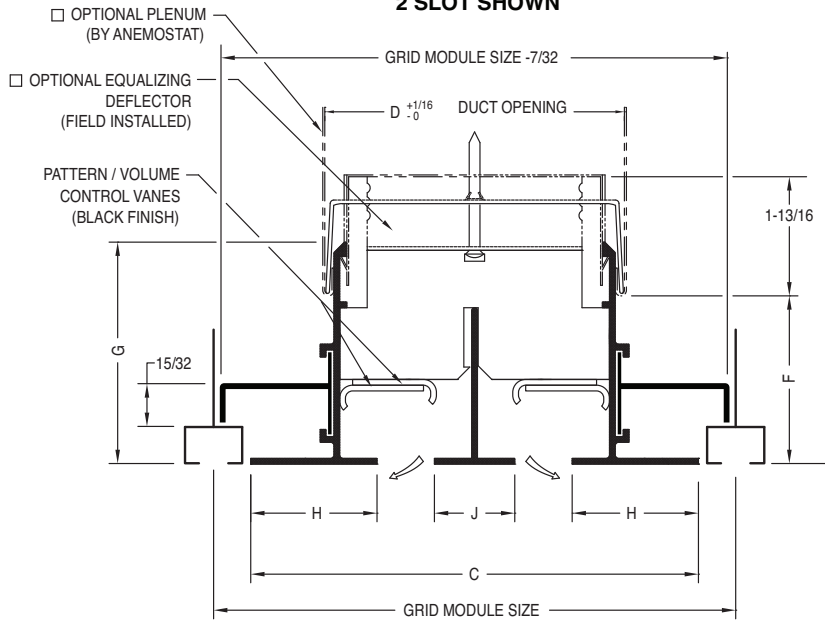

SECTION VIEW
2 SLOT SHOWN