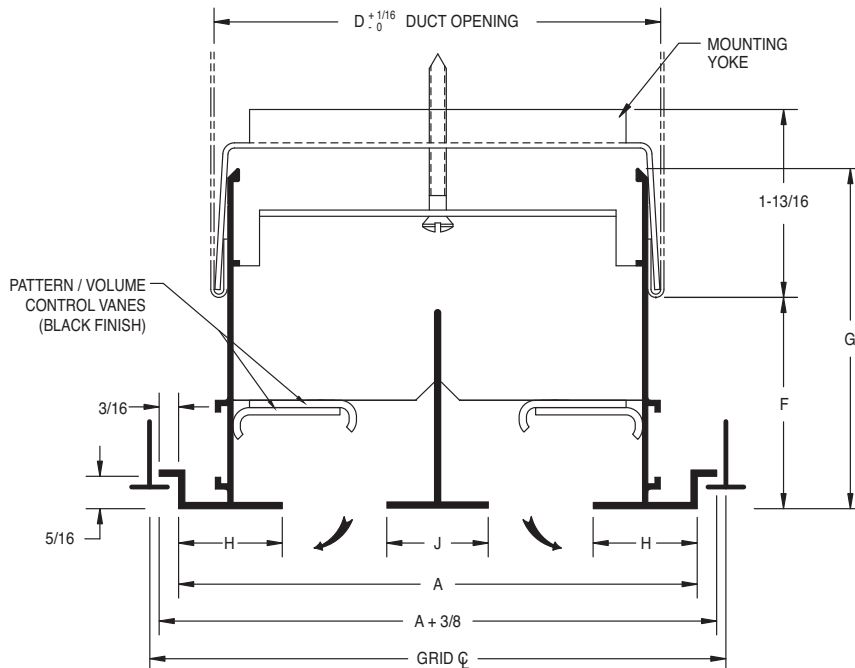

SUBMITTAL SHEET

PRODUCT FEATURES

- Designed for use with 9/16" Tegular suspended grid systems
- Standard lengths = 24", 30", 36", 48", 60", 72" (custom lengths available)
- Includes plenum mounting yokes

MODELS

Supply Diffusers

- FF-T9-100** 1" Slot, 9/16" Tegular Ceiling
- FF-T9-150** 1-1/2" Slot, 9/16" Tegular Ceiling

Returns (No Volume / Pattern Controllers)

- FFR-T9-100** 1" Slot, 9/16" Tegular Ceiling
- FFR-T9-150** 1-1/2" Slot, 9/16" Tegular Ceiling

FF-T9-100 • 1" SLOT WIDTH							
# SLOTS	Cross Section Grid CL	A	D	J	F	G	H
1	4-1/2	3-7/8	2-5/16	-	1-3/8 to 1-3/4	2-3/16	1-7/16
2	6-1/2	5-7/8	4-5/16	1			
3	8-1/2	7-7/8	6-5/16	1			
4	10-1/2	9-7/8	8-5/16	1			

FF-T9-150 • 1-1/2" SLOT WIDTH							
# SLOTS	Cross Section Grid CL	A	D	J	F	G	H
1	5-1/2	4-7/8	3-5/16	-	1-27/32 to 2-7/32	2-11/16	1-11/16
2	8-1/2	7-7/8	6-5/16	1-1/2			
3	11-1/2	10-7/8	9-5/16	1-1/2			
4	14-1/2	13-7/8	12-5/16	1-1/2			