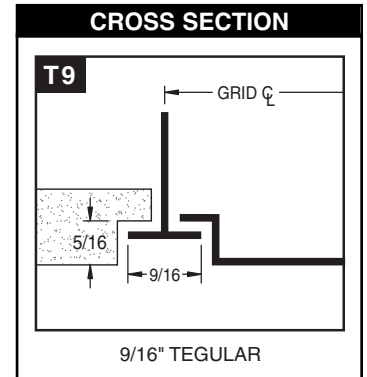

SUBMITTAL SHEET

PRODUCT FEATURES

- Designed for use with 9/16" Tegular suspended grid systems
- Standard lengths = 24", 30", 36", 48", 60", 72" (custom lengths available)
- Includes plenum mounting yokes

MODELS

Supply Diffusers

- FF-T9-100** 1" Slot, 9/16" Tegular Ceiling
- FF-T9-150** 1-1/2" Slot, 9/16" Tegular Ceiling

Returns (No Volume / Pattern Controllers)

- FFR-T9-100** 1" Slot, 9/16" Tegular Ceiling
- FFR-T9-150** 1-1/2" Slot, 9/16" Tegular Ceiling

FF-T9-100 • 1" SLOT WIDTH							
# SLOTS	Cross Section Grid CL	A	D	J	F	G	H
1	4-1/2	3-7/8	2-5/16	-	1-3/8 to 1-3/4	2-3/16	1-7/16
2	6-1/2	5-7/8	4-5/16	1			
3	8-1/2	7-7/8	6-5/16	1			
4	10-1/2	9-7/8	8-5/16	1			

FF-T9-150 • 1-1/2" SLOT WIDTH							
# SLOTS	Cross Section Grid CL	A	D	J	F	G	H
1	5-1/2	4-7/8	3-5/16	-	1-27/32 to 2-7/32	2-11/16	1-11/16
2	8-1/2	7-7/8	6-5/16	1-1/2			
3	11-1/2	10-7/8	9-5/16	1-1/2			
4	14-1/2	13-7/8	12-5/16	1-1/2			