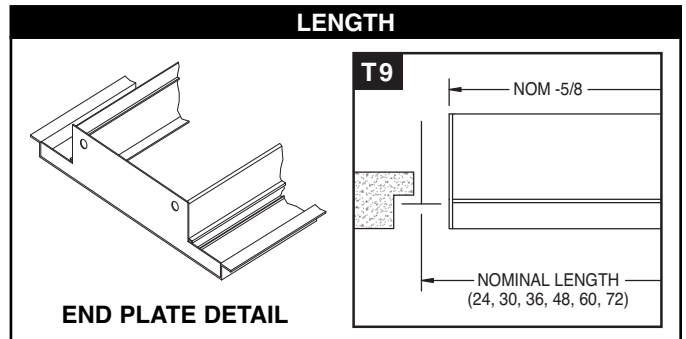

SUBMITTAL SHEET

PRODUCT FEATURES

- Designed for use with 9/16" Tegular suspended grid systems
- Standard lengths = 24", 30", 36", 48", 60", 72" (custom lengths available)
- Includes plenum mounting yokes

FF-T9-100 • 1" SLOT WIDTH							
# SLOTS	Cross Section Grid CL	A	D	J	F	G	H
1	4-1/2	3-7/8	2-5/16	-	1-3/8 to 1-3/4	2-3/16	1-7/16
2	6-1/2	5-7/8	4-5/16	1			
3	8-1/2	7-7/8	6-5/16	1			
4	10-1/2	9-7/8	8-5/16	1			

FF-T9-150 • 1-1/2" SLOT WIDTH							
# SLOTS	Cross Section Grid CL	A	D	J	F	G	H
1	5-1/2	4-7/8	3-5/16	-	1-27/32 to 2-7/32	2-11/16	1-11/16
2	8-1/2	7-7/8	6-5/16	1-1/2			
3	11-1/2	10-7/8	9-5/16	1-1/2			
4	14-1/2	13-7/8	12-5/16	1-1/2			