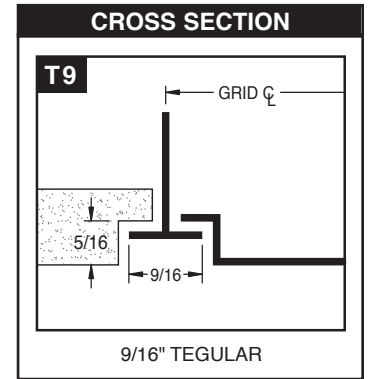

PRODUCT FEATURES

- Designed for use with 9/16" Tegular suspended grid systems
- Standard lengths = 24", 30", 36", 48", 60", 72" (custom lengths available)
- Includes plenum mounting yokes

CONSTRUCTION DETAILS

- FF-T9-200** 2" Slot, 9/16" Tegular Ceiling
- FF-T9-250** 2-1/2" Slot, 9/16" Tegular Ceiling

Returns (No Volume / Pattern Controllers)

- FFR-T9-200** 2" Slot, 9/16" Tegular Ceiling
- FFR-T9-250** 2-1/2" Slot, 9/16" Tegular Ceiling

FF-T9-200 • 2 SLOT WIDTH							
# SLOTS	Cross Section Grid CL	A	D	J	F	G	H
1	6-15/16	6-5/16	4-5/16	-	1-25/32 to 2-5/32	2-5/8	1-5/32
2	10-15/16	10-5/16	8-5/16	2			

FF-T9-250 • 2-1/2" SLOT WIDTH							
# SLOTS	Cross Section Grid CL	A	D	J	F	G	H
1	7-15/16	7-5/16	5-5/16	-	2-1/4 to 2-5/8	2-3/32	2-13/32
2	12-15/16	12-5/16	6-5/16	2-1/2			

All dimensions are in inches.

JOB NAME:

SUBMITTED BY: