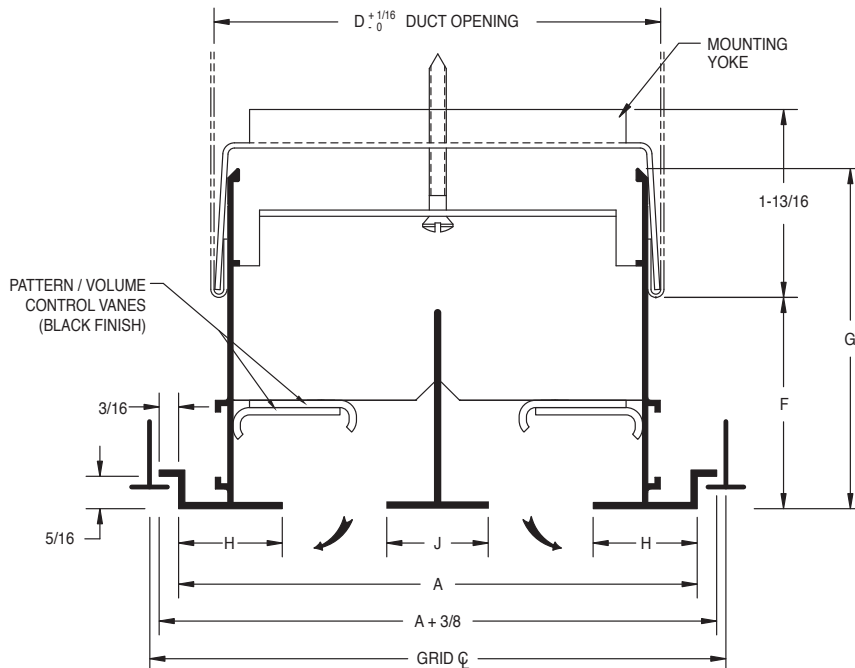

PRODUCT FEATURES

- Designed for use with 9/16" Tegular suspended grid systems
- Standard lengths = 24", 30", 36", 48", 60", 72" (custom lengths available)
- Includes plenum mounting yokes

CONSTRUCTION DETAILS

- FF-T9-200** 2" Slot, 9/16" Tegular Ceiling
- FF-T9-250** 2-1/2" Slot, 9/16" Tegular Ceiling

Returns (No Volume / Pattern Controllers)

- FFR-T9-200** 2" Slot, 9/16" Tegular Ceiling
- FFR-T9-250** 2-1/2" Slot, 9/16" Tegular Ceiling

FF-T9-200 • 2 SLOT WIDTH							
# SLOTS	Cross Section Grid CL	A	D	J	F	G	H
1	6-15/16	6-5/16	4-5/16	-	1-25/32 to 2-5/32	2-5/8	1-5/32
2	10-15/16	10-5/16	8-5/16	2			

FF-T9-250 • 2-1/2" SLOT WIDTH							
# SLOTS	Cross Section Grid CL	A	D	J	F	G	H
1	7-15/16	7-5/16	5-5/16	-	2-1/4 to 2-5/8	2-3/32	2-13/32
2	12-15/16	12-5/16	6-5/16	2-1/2			

All dimensions are in inches.

JOB NAME:

SUBMITTED BY: