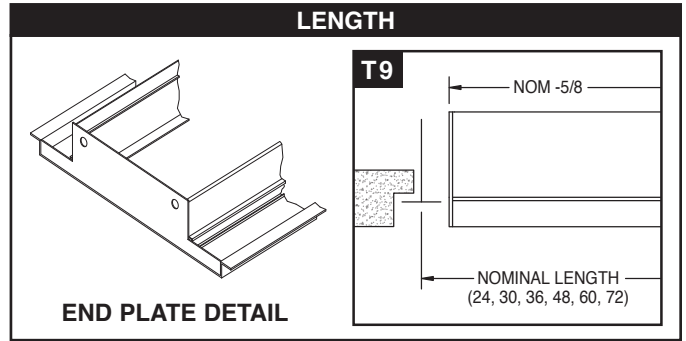

PRODUCT FEATURES

- Designed for use with 9/16" Tegular suspended grid systems
- Standard lengths = 24", 30", 36", 48", 60", 72" (custom lengths available)
- Includes plenum mounting yokes

CONSTRUCTION DETAILS

FF-T9-200 • 2 SLOT WIDTH							
# SLOTS	Cross Section Grid CL	A	D	J	F	G	H
1	6-15/16	6-5/16	4-5/16	-	1-25/32 to 2-5/32	2-5/8	1-5/32
2	10-15/16	10-5/16	8-5/16	2			

FF-T9-250 • 2-1/2" SLOT WIDTH							
# SLOTS	Cross Section Grid CL	A	D	J	F	G	H
1	7-15/16	7-5/16	5-5/16	-	2-1/4 to 2-5/8	2-3/32	2-13/32
2	12-15/16	12-5/16	6-5/16	2-1/2			