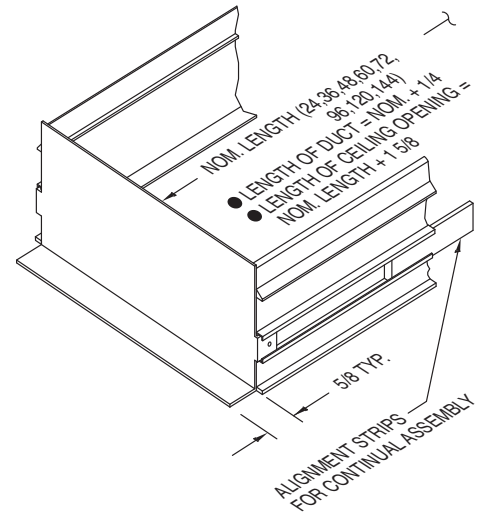

MODELS

Supply Diffusers

- FF-CM-250** 2-1/2" Slot Width, Concealed Mounting

Returns (No Volume / Pattern Controllers)

- FFR-CM-250** 2-1/2" Slot Width, Concealed Mounting

SINGLE SLOT

FFCM-250 (2-1/2" SLOT WIDTH)						
# OF SLOTS	C	D	E	G	H	J
1	5-5/16	5-5/16	5-5/8	3-5/32	1-13/32	-
2	10-5/16	10-5/16	10-5/8			
3	15-5/16	15-5/16	15-5/8			
4	20-5/16	20-5/16	20-5/8			

MULTIPLE SLOT

END PLATE DETAIL

All dimensions are in inches.

JOB NAME:

SUBMITTED BY: