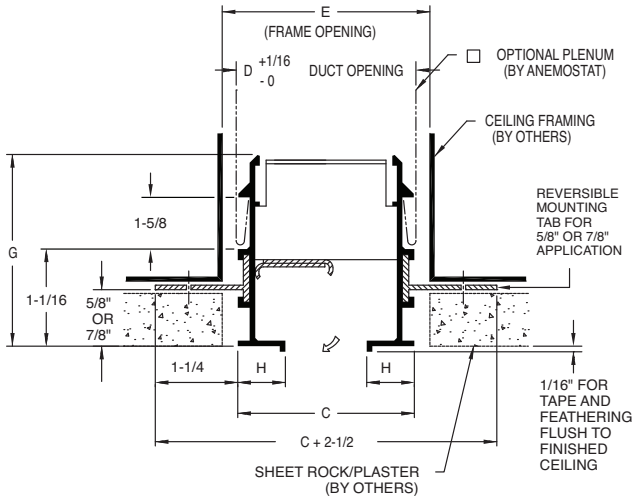

MODELS

Supply Diffusers

- FF-CM-250** 2-1/2" Slot Width, Concealed Mounting

Returns (No Volume / Pattern Controllers)

- FFR-CM-250** 2-1/2" Slot Width, Concealed Mounting

SINGLE SLOT

FFCM-250 (2-1/2" SLOT WIDTH)						
# OF SLOTS	C	D	E	G	H	J
1	5-5/16	5-5/16	5-5/8	3-5/32	1-13/32	-
2	10-5/16	10-5/16	10-5/8			
3	15-5/16	15-5/16	15-5/8			
4	20-5/16	20-5/16	20-5/8			

MULTIPLE SLOT

END PLATE DETAIL

All dimensions are in inches.

JOB NAME:

SUBMITTED BY: