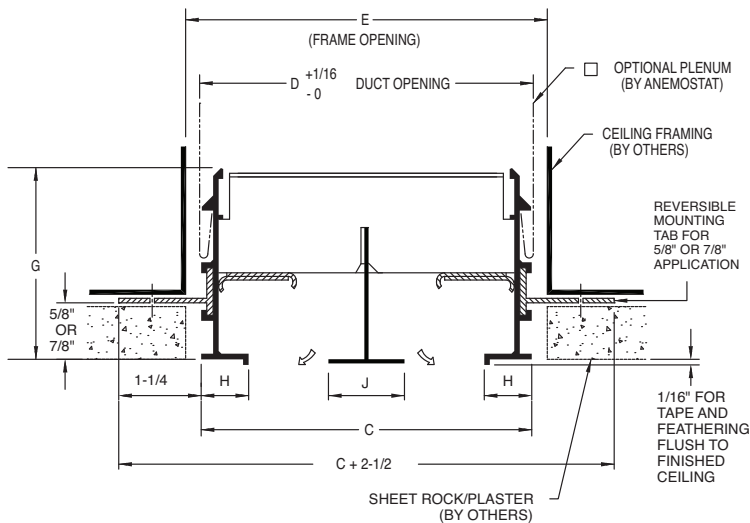

MODELS

Supply Diffusers

- FF-CM-250** 2-1/2" Slot Width, Concealed Mounting

Returns (No Volume / Pattern Controllers)

- FFR-CM-250** 2-1/2" Slot Width, Concealed Mounting

SINGLE SLOT

FFCM-250 (2-1/2" SLOT WIDTH)						
# OF SLOTS	C	D	E	G	H	J
1	5-5/16	5-5/16	5-5/8	3-5/32	1-13/32	-
2	10-5/16	10-5/16	10-5/8			
3	15-5/16	15-5/16	15-5/8			
4	20-5/16	20-5/16	20-5/8			

MULTIPLE SLOT

END PLATE DETAIL

All dimensions are in inches.

JOB NAME:

SUBMITTED BY: