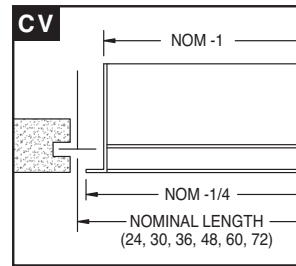

**RETURN MODELS** (No Internal Controllers)

- FFR-CV-100** 1" Slot Width (1-4 slots)
- FFR-CV-150** 1-1/2" Slot Width (1-4 slots)
- FFR-CV-200** 2" Slot Width (1-2 slots)
- FFR-CV-250** 2-1/2" Slot Width (1-2 slots)
- FFR-CV-300** 3" Slot Width (1-2 slots)

**OPTIONS**

- LEC** Linear Egg Crate
- LED** Linear Equalizing Deflector
- AD** Plenum

**END DETAIL**

FF-CV-100 • 1" SLOT WIDTH							
# SLOTS	Grid Module Size	C	D	J	F	G	H
1	3-3/4	3-1/2	2-5/16	-	1-1/4 to 1-5/8	2-1/16	1-1/4
2	5-3/4	5-1/2	4-5/16	1			
3	7-3/4	7-1/2	6-5/16	1			
4	9-3/4	9-1/2	8-5/16	1			

FF-CV-150 • 1-1/2" SLOT WIDTH							
# SLOTS	Grid Module Size	C	D	J	F	G	H
1	4-3/4	4-1/2	3-5/16	-	1-23/32 to 2-3/32	2-9/16	1-1/2
2	7-3/4	7-1/2	6-5/16	1-1/2			
3	10-3/4	10-1/2	9-5/16	1-1/2			
4	13-3/4	13-1/2	12-5/16	1-1/2			

FF-CV-300 • 3" SLOT WIDTH							
# SLOTS	Grid Module Size	C	D	J	F	G	H
1	7-1/4	7	6-5/16	-	2-3/8 to 2-3/4	3-7/32	2
2	13-1/4	13	12-5/16	3			

All dimensions are in inches.

**JOB NAME:**

**SUBMITTED BY:**