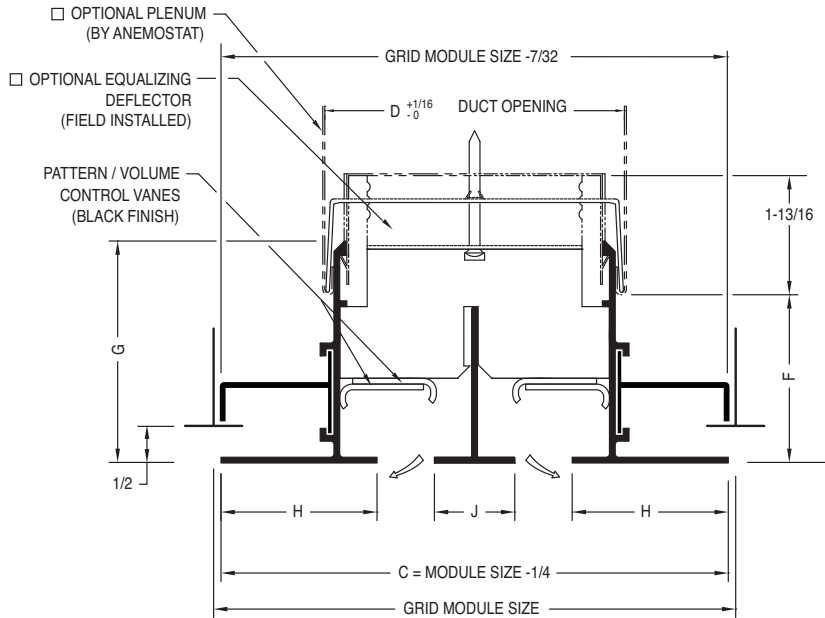

**RETURN MODELS** (No Internal Controllers)

- FFR-CV-100** 1" Slot Width (1-4 slots)
- FFR-CV-150** 1-1/2" Slot Width (1-4 slots)
- FFR-CV-200** 2" Slot Width (1-2 slots)
- FFR-CV-250** 2-1/2" Slot Width (1-2 slots)
- FFR-CV-300** 3" Slot Width (1-2 slots)

**OPTIONS**

- LEC** Linear Egg Crate
- LED** Linear Equalizing Deflector
- AD** Plenum

**END DETAIL**

FF-CV-100 • 1" SLOT WIDTH							
# SLOTS	Grid Module Size	C	D	J	F	G	H
1	3-3/4	3-1/2	2-5/16	-	1-1/4 to 1-5/8	2-1/16	1-1/4
2	5-3/4	5-1/2	4-5/16	1			
3	7-3/4	7-1/2	6-5/16	1			
4	9-3/4	9-1/2	8-5/16	1			

FF-CV-200 • 2" SLOT WIDTH							
# SLOTS	Grid Module Size	C	D	J	F	G	H
1	5-3/4	5-1/2	4-5/16	-	1-25/32 to 2-5/8	2-5/8	1-3/4
2	9-3/4	9-1/2	8-5/16	2			

FF-CV-250 • 2-1/2" SLOT WIDTH							
# SLOTS	Grid Module Size	C	D	J	F	G	H
1	6-3/4	6-1/2	5-5/16	-	2-1/4 to 2-5/8	3-3/32	2
2	11-3/4	11-1/2	10-5/16	2-1/2			

FF-CV-300 • 3" SLOT WIDTH							
# SLOTS	Grid Module Size	C	D	J	F	G	H
1	7-1/4	7	6-5/16	-	2-3/8 to 2-3/4	3-7/32	2
2	13-1/4	13	12-5/16	3			

All dimensions are in inches.

**JOB NAME:**

**SUBMITTED BY:**