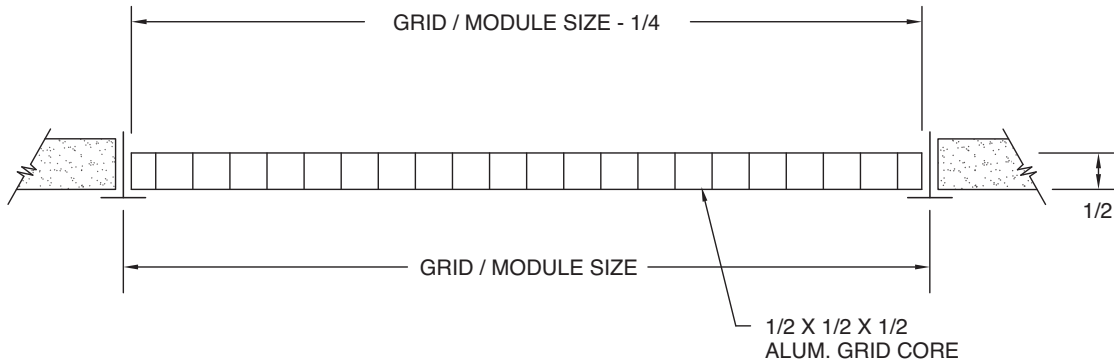

SUBMITTAL SHEET

PRODUCT FEATURES

- 1/2" x 1/2" x 1/2" aluminum core only

CONSTRUCTION DETAILS

Material: Aluminum Core (**std**)

Finish:

- Arctic White (**std**)
- Custom Color (opt)

GRID / MODULE SIZE
12 x 12
12 x 24
24 x 24
24 x 48
48 x 48

All dimensions are in inches.

JOB NAME:

SUBMITTED BY: