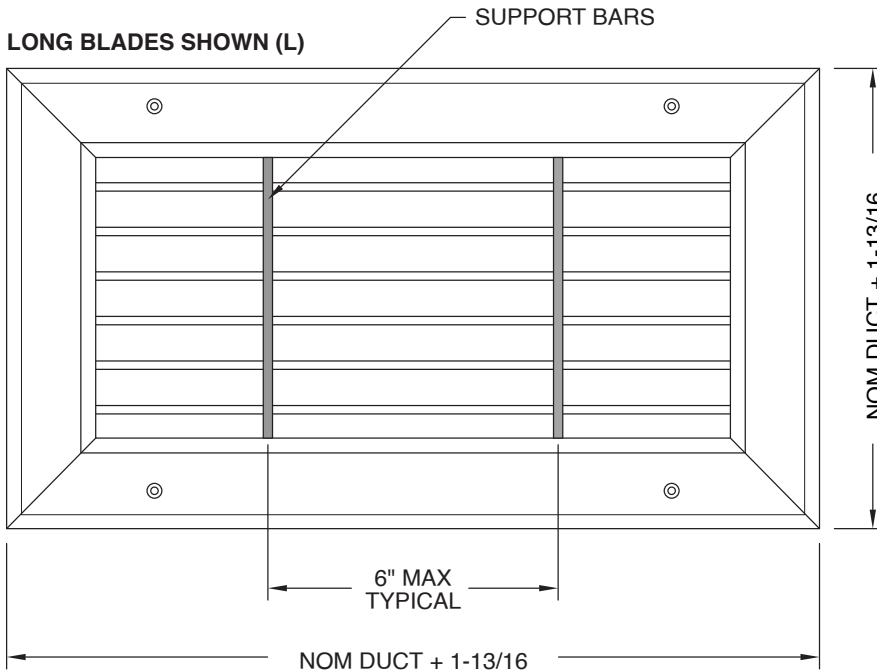

SUBMITTAL SHEET

HEAVY DUTY SUPPLY GRILLE / REGISTER

www.anemostat-hvac.com

ADJUSTABLE • SINGLE DEFLECTION

PRODUCT FEATURES

- Heavy Duty / Gym grille with individually adjustable heavy-duty louvers
- Louvers spaced 9/16" centers
- 14 GA. steel louver supports on 6" maximum centers / 16 GA. steel frame
- Registers include a factory attached steel opposed blade volume control damper
- Surface mounting holes in frame neatly c'sunk for supplied #8 x 1-1/2" oval head screws

CONSTRUCTION DETAILS

Material: Cold Rolled Steel (Standard)

- ☐ Aluminum
- ☐ 304 Stainless Steel

Finish: Arctic White (Standard)

- ☐ Custom Colors

MODELS

- ☐ **HD15-L** Louvers Parallel to Long Dimension
- ☐ **HD15-S** Louvers Parallel to Short Dimension

ACCESSORIES

- ☐ **OB-1** Opposed Blade Damper

LONG BLADES SHOWN (L)

OPTIONAL
OPPOSED BLADE
DAMPER (FACTORY
ATTACHED)