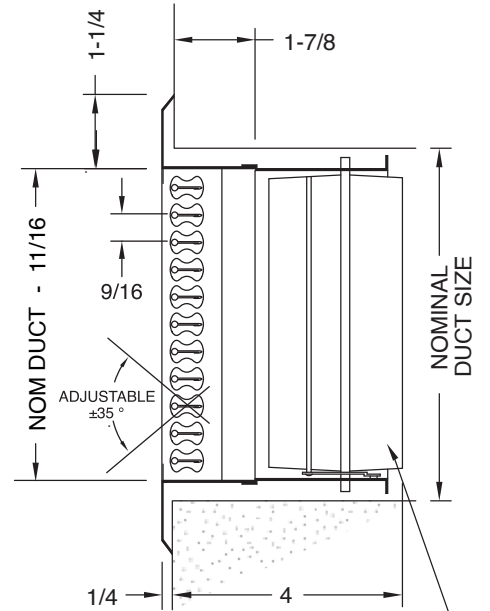

SUBMITTAL SHEET

HEAVY DUTY SUPPLY GRILLE / REGISTER

www.anemostat-hvac.com

ADJUSTABLE • SINGLE DEFLECTION

PRODUCT FEATURES

- Heavy Duty / Gym grille with individually adjustable heavy-duty louvers
- Louvers spaced 9/16" centers
- 14 GA. steel louver supports on 6" maximum centers / 16 GA. steel frame
- Registers include a factory attached steel opposed blade volume control damper
- Surface mounting holes in frame neatly c'sunk for supplied #8 x 1-1/2" oval head screws

CONSTRUCTION DETAILS

Material: Cold Rolled Steel (Standard)

- ☐ Aluminum
- ☐ 304 Stainless Steel

Finish: Arctic White (Standard)

- ☐ Custom Colors

MODELS

- ☐ **HD15-L** Louvers Parallel to Long Dimension
- ☐ **HD15-S** Louvers Parallel to Short Dimension

ACCESSORIES

- ☐ **OB-1** Opposed Blade Damper

LONG BLADES SHOWN (L)

OPTIONAL
OPPOSED BLADE
DAMPER (FACTORY
ATTACHED)