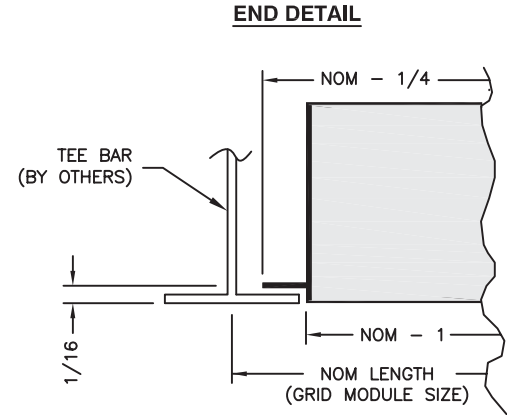

# SUBMITTAL SHEET

from: **ANEMOSTAT**®

CARSON CA  
310-835-7500

MODEL  
**FFL-150**  
*Free Flo*™  
ARCHITECTURAL  
LINEAR DIFFUSER  
15/16" LAY-IN T-BAR

DIFFUSER SIZE	FFL-150 1 1/2" SLOT WIDTH						
NUMBER OF SLOTS	C	D	E	F	G	H	J
1	4 1/2	3 5/16	3 3/8	1 23/32 to 2 3/32	2 9/16	1 1/2	-
2	7 1/2	6 5/16	6 3/8				1 1/2
3	10 1/2	9 5/16	9 3/8				1 1/2
4	13 1/2	12 5/16	12 3/8				1 1/2

FINISH: STANDARD FACTORY WHITE PAINT  
BRACKETS AND ALIGNMENT STRIPS FURNISHED FOR FIELD ASSEMBLY AND INSTALLATION

All Dimensions are in Inches

JOB NAME:	SUBMITTED BY:
LOCATION:	
ARCHITECT:	
ENGINEER:	
CONTRACTOR:	DWG # LIN-0310
	DATE 9-8-08 REV A