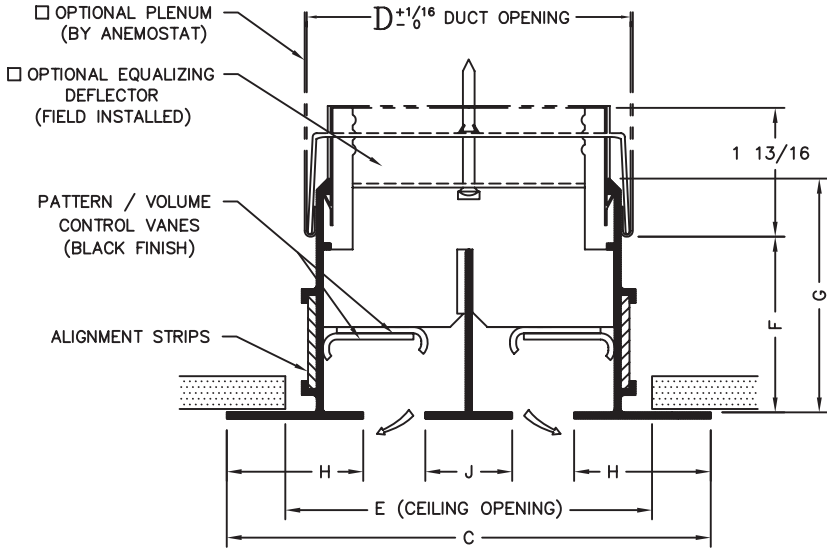

# SUBMITTAL SHEET

from: **ANEMOSTAT**®

CARSON CA  
310-835-7500

MODEL  
**FFL-150**  
*Free Flo*™  
ARCHITECTURAL  
LINEAR DIFFUSER  
15/16" LAY-IN T-BAR

DIFFUSER SIZE	FFL-150 1 1/2" SLOT WIDTH						
NUMBER OF SLOTS	C	D	E	F	G	H	J
1	4 1/2	3 5/16	3 3/8	1 23/32 to 2 3/32	2 9/16	1 1/2	-
2	7 1/2	6 5/16	6 3/8				1 1/2
3	10 1/2	9 5/16	9 3/8				1 1/2
4	13 1/2	12 5/16	12 3/8				1 1/2

FINISH: STANDARD FACTORY WHITE PAINT  
BRACKETS AND ALIGNMENT STRIPS FURNISHED FOR FIELD ASSEMBLY AND INSTALLATION

All Dimensions are in Inches

JOB NAME:	SUBMITTED BY:
LOCATION:	
ARCHITECT:	
ENGINEER:	
CONTRACTOR:	DWG # LIN-0310
	DATE 9-8-08 REV A