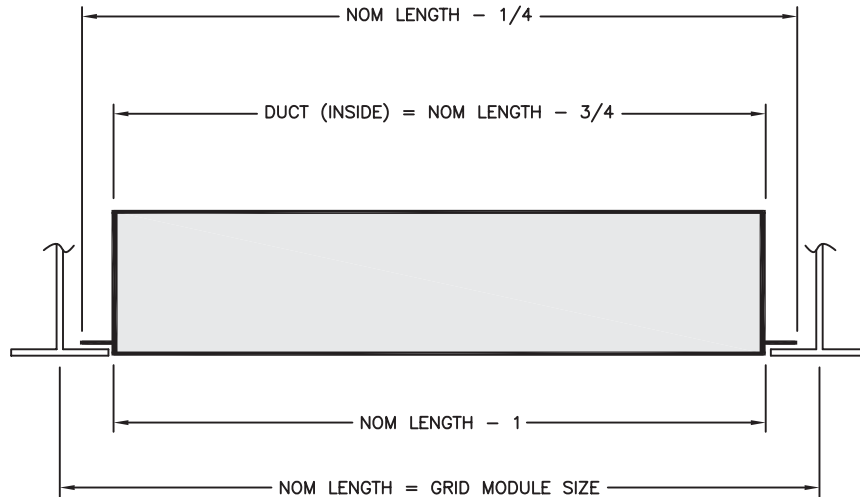

# SUBMITTAL SHEET

from: **ANEMOSTAT**®

CARSON CA  
310-835-7500

MODEL  
**FFL-150**  
*Free Flo*™  
ARCHITECTURAL  
LINEAR DIFFUSER  
15/16" LAY-IN T-BAR

DIFFUSER SIZE	FFL-150 1 1/2" SLOT WIDTH						
NUMBER OF SLOTS	C	D	E	F	G	H	J
1	4 1/2	3 5/16	3 3/8	1 23/32 to 2 3/32	2 9/16	1 1/2	-
2	7 1/2	6 5/16	6 3/8				1 1/2
3	10 1/2	9 5/16	9 3/8				1 1/2
4	13 1/2	12 5/16	12 3/8				1 1/2

FINISH: STANDARD FACTORY WHITE PAINT  
BRACKETS AND ALIGNMENT STRIPS FURNISHED FOR FIELD ASSEMBLY AND INSTALLATION

All Dimensions are in Inches

JOB NAME:	SUBMITTED BY:
LOCATION:	
ARCHITECT:	
ENGINEER:	
CONTRACTOR:	DWG # LIN-0310
	DATE 9-8-08 REV A