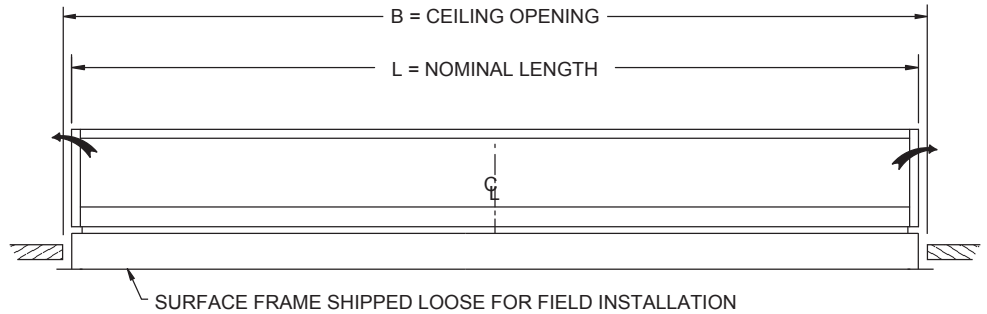

#### CONSTRUCTION DETAILS

**Material:** 24 GA Galvanized Steel - Diffuser  
 Extruded Aluminum - Surface Frame

**Finish:** White on exposed surfaces (**std**)

- Special Finish (opt)

OPTIONAL 1/2" ACOUSTICAL INSULATION

(PATTERN 2 SHOWN)

FACE VIEW OF SURFACE FRAME FOR ONE WAY PATTERNS

SLOT PATTERN	CEILING OPENING A
1	2 7/16
2	3 11/16
3	4 15/16
4	6 3/16

NOMINAL LENGTH L	CEILING OPENING B
24	24 3/4
36	36 3/4
48	48 3/4
60	60 3/4

ONE-WAY SLOT PATTERNS

TILES SHOWN FOR CLARITY ONLY, PROVIDED BY OTHERS

All dimensions are in inches.

JOB NAME:

SUBMITTED BY: