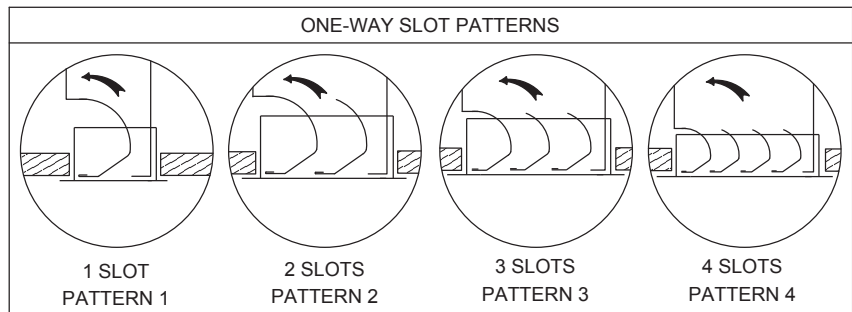

(PATTERN 2 SHOWN)

FACE VIEW OF SURFACE FRAME FOR ONE WAY PATTERNS

SLOT PATTERN	CEILING OPENING A
1	2 7/16
2	3 11/16
3	4 15/16
4	6 3/16

NOMINAL LENGTH L	CEILING OPENING B
24	24 3/4
36	36 3/4
48	48 3/4
60	60 3/4

ONE-WAY SLOT PATTERNS

TILES SHOWN FOR CLARITY ONLY, PROVIDED BY OTHERS

All dimensions are in inches.

JOB NAME:

SUBMITTED BY: