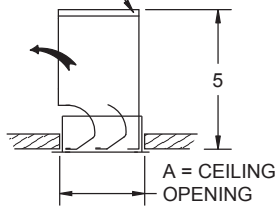

(PATTERN 2 SHOWN)

FACE VIEW OF SURFACE FRAME FOR ONE WAY PATTERNS

SLOT PATTERN	CEILING OPENING A
1	2 7/16
2	3 11/16
3	4 15/16
4	6 3/16

NOMINAL LENGTH L	CEILING OPENING B
24	24 3/4
36	36 3/4
48	48 3/4
60	60 3/4

ONE-WAY SLOT PATTERNS

TILES SHOWN FOR CLARITY ONLY, PROVIDED BY OTHERS

All dimensions are in inches.

JOB NAME:

SUBMITTED BY: