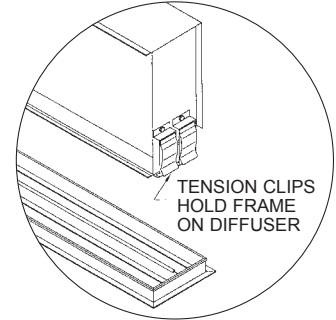

#### PRODUCT FEATURES

- Steel ceiling plenum return unit with 1 to 4 slots
- Matches supply diffusers model SLSD
- Frame snaps on to suspended return, no visible frame fasteners

#### CONSTRUCTION DETAILS

**Material:** 24 GA Galvanized Steel - Diffuser  
 Extruded Aluminum - Surface Frame

**Finish:** White on exposed surfaces (**std**)

- Special Finish (opt)

OPTIONAL 1/2" ACOUSTICAL INSULATION