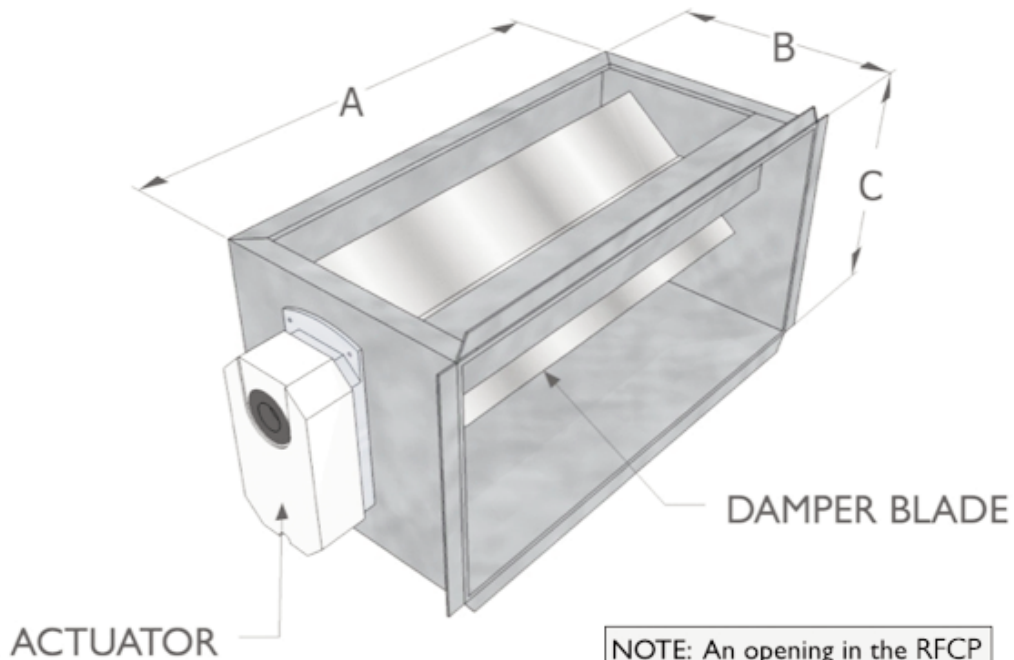

PRODUCT FEATURES

- VAV module & Siemens actuator control

NOTE: An opening in the RFCP Plenum Wall will be factory cut to accept this VAV assembly.

All dimensions are in inches.

JOB NAME:

SUBMITTED BY: