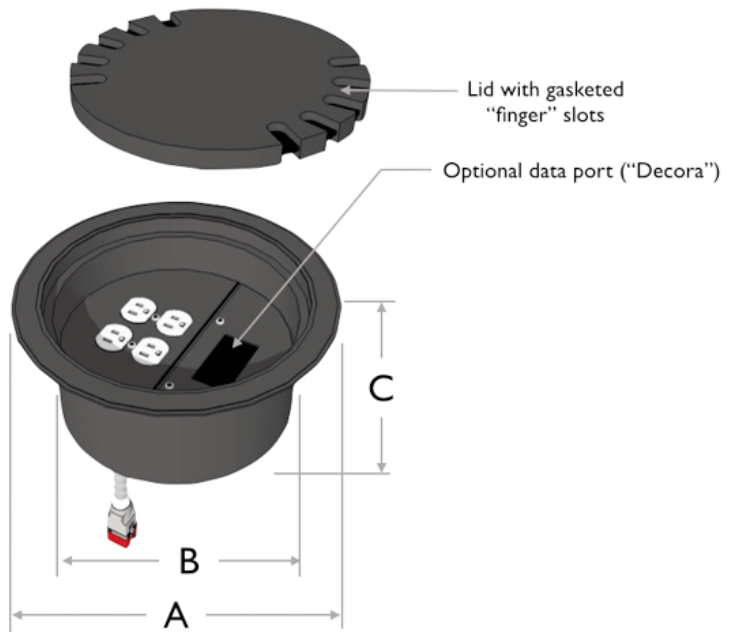

PRODUCT FEATURES

- CSA approved for two duplex receptacles 15A, 120V (SDR-120 Series).
- Mounting plates for data/telephone connectors.
- Re-inforced heavy duty steel lid complete with five cable management openings.
- Hinged lid is complete with carpet recess and is totally removable without tools.
- Thumb screws lock box into place in floor panel; no fasteners needed.
- Extra grommets side openings for future cable requirements
- Integral modular connector option allows for plug and play use.
- Anti-tip feature ensures lid does not hinge open under foot traffic.

MODELS

- RFESM** Electrical Service Module
- RFESM-L** Electrical Service Module *Low Profile*
- RFESM-U** Electrical Service Module *Ultra Low Profile*

Type:

- RD** Round
- SQ** Square

Connector Type:

- Type A** AFC Connectors
- Type E** Electec Connectors

Note: Electrical Service Modules are site specific and made to order. Please contact the factory for circuitry requirements and wiring configurations.

Type A - AFC Connector

Type E - Electec Connector

All dimensions are in inches.