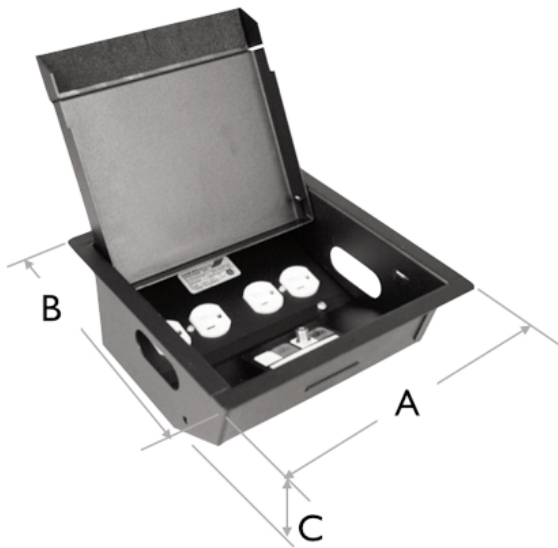

PRODUCT FEATURES

- CSA approved for two duplex receptacles 15A, 120V (SDR-120 Series).
- Mounting plates for data/telephone connectors.
- Re-inforced heavy duty steel lid complete with five cable management openings.
- Hinged lid is complete with carpet recess and is totally removable without tools.
- Thumb screws lock box into place in floor panel; no fasteners needed.
- Extra grommets side openings for future cable requirements
- Integral modular connector option allows for plug and play use.
- Anti-tip feature ensures lid does not hinge open under foot traffic.

MODELS

- RFESM** Electrical Service Module
- RFESM-L** Electrical Service Module *Low Profile*
- RFESM-U** Electrical Service Module *Ultra Low Profile*

Type:

- RD** Round
- SQ** Square

Connector Type:

- Type A** AFC Connectors
- Type E** Electec Connectors

Note: Electrical Service Modules are site specific and made to order. Please contact the factory for circuitry requirements and wiring configurations.

Type A - AFC Connector

Type E - Electec Connector

All dimensions are in inches.