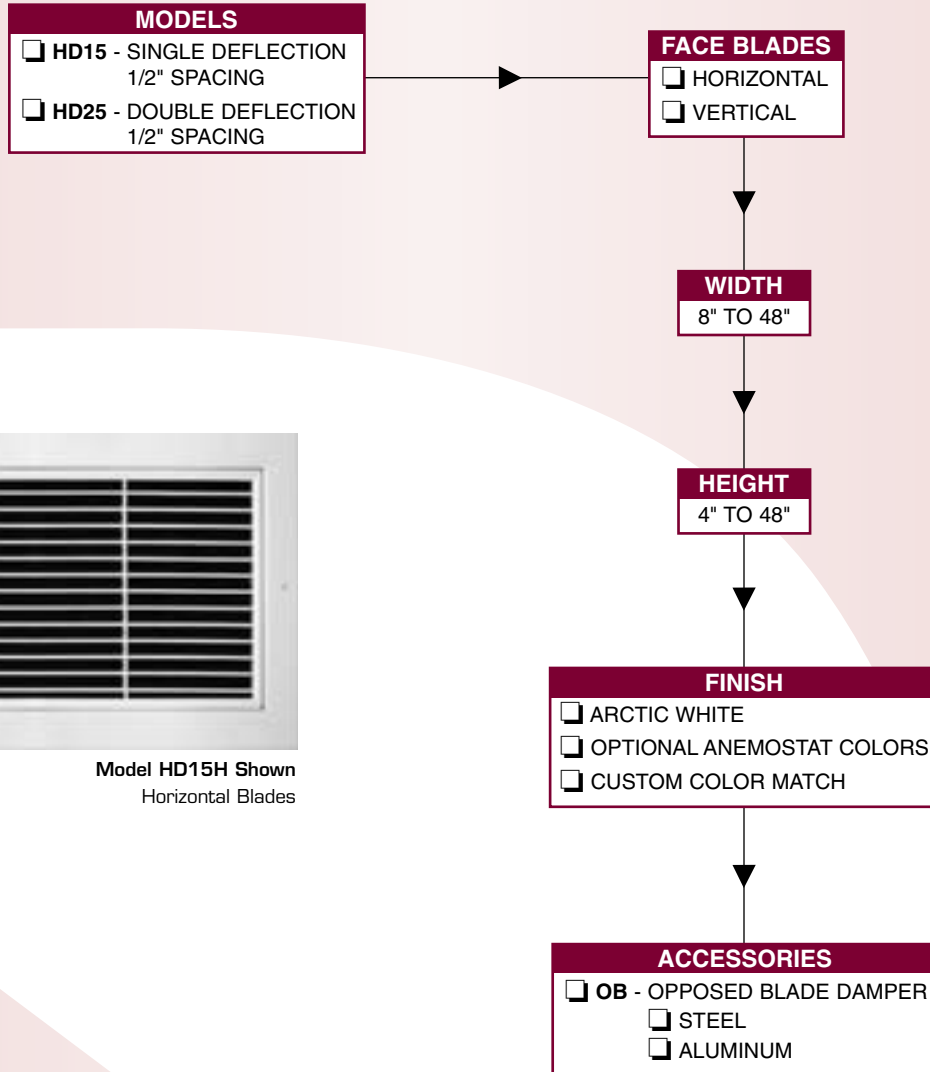

Heavy Duty Adjustable
Single & Double Deflection
Supply Grilles & Registers

Model HD15H Shown
Horizontal Blades

Model HD35HD Shown (Horizontal Face Blades 40° Deflection)

Aluminum

Steel

Model HD35HD
Sectional Assembly Shown