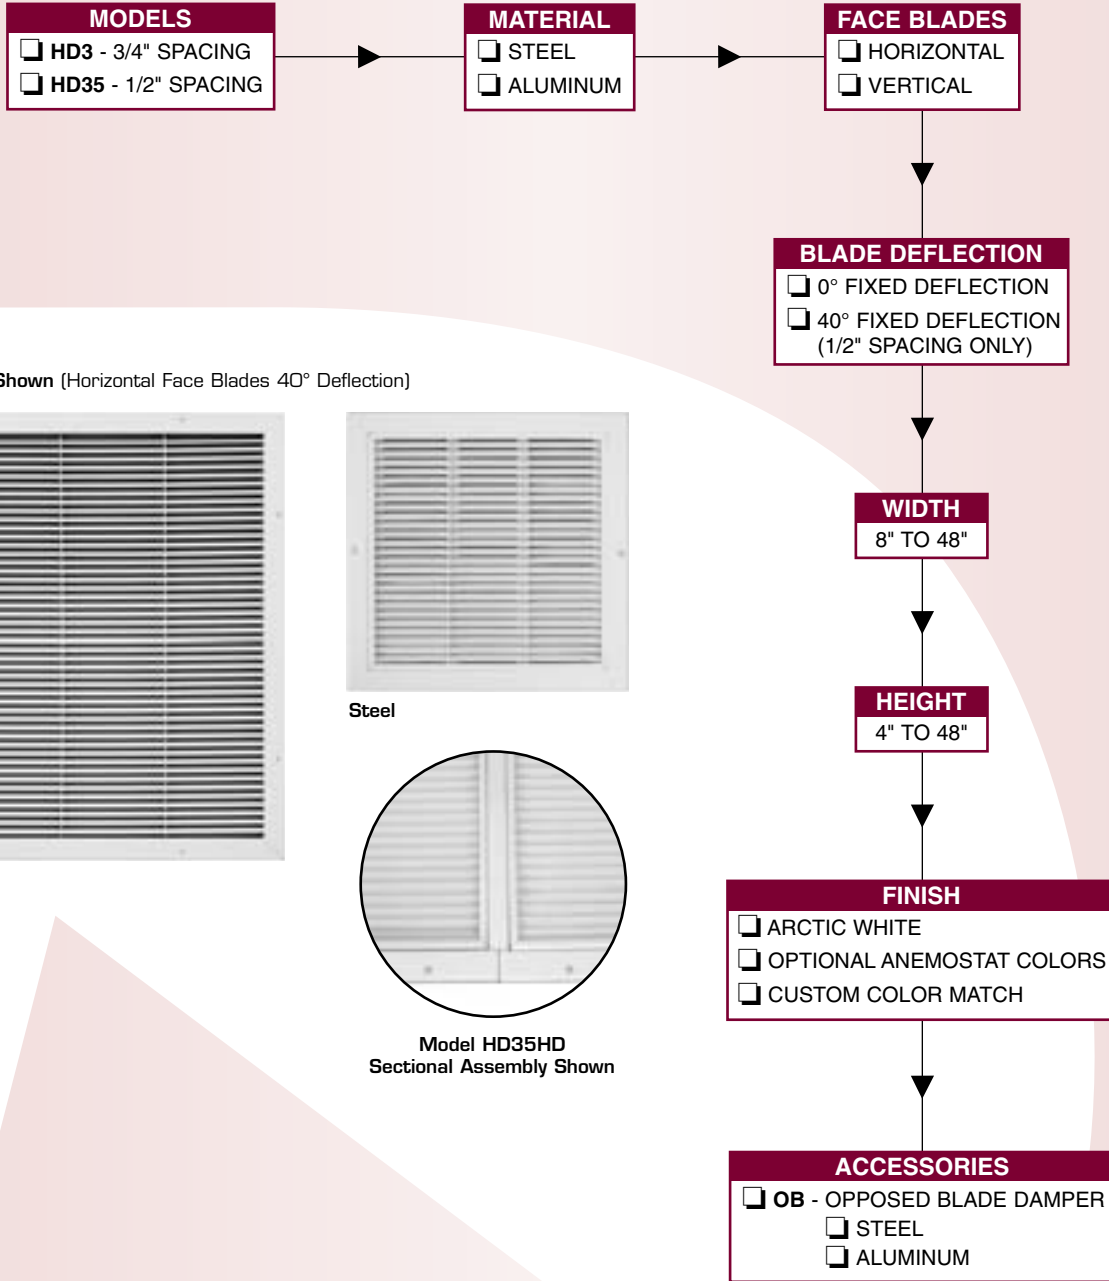

Heavy Duty Adjustable
Single & Double Deflection
Supply Grilles & Registers

Model HD15H Shown
Horizontal Blades

Model HD35HD Shown (Horizontal Face Blades 40° Deflection)

Aluminum

Steel

Model HD35HD
Sectional Assembly Shown