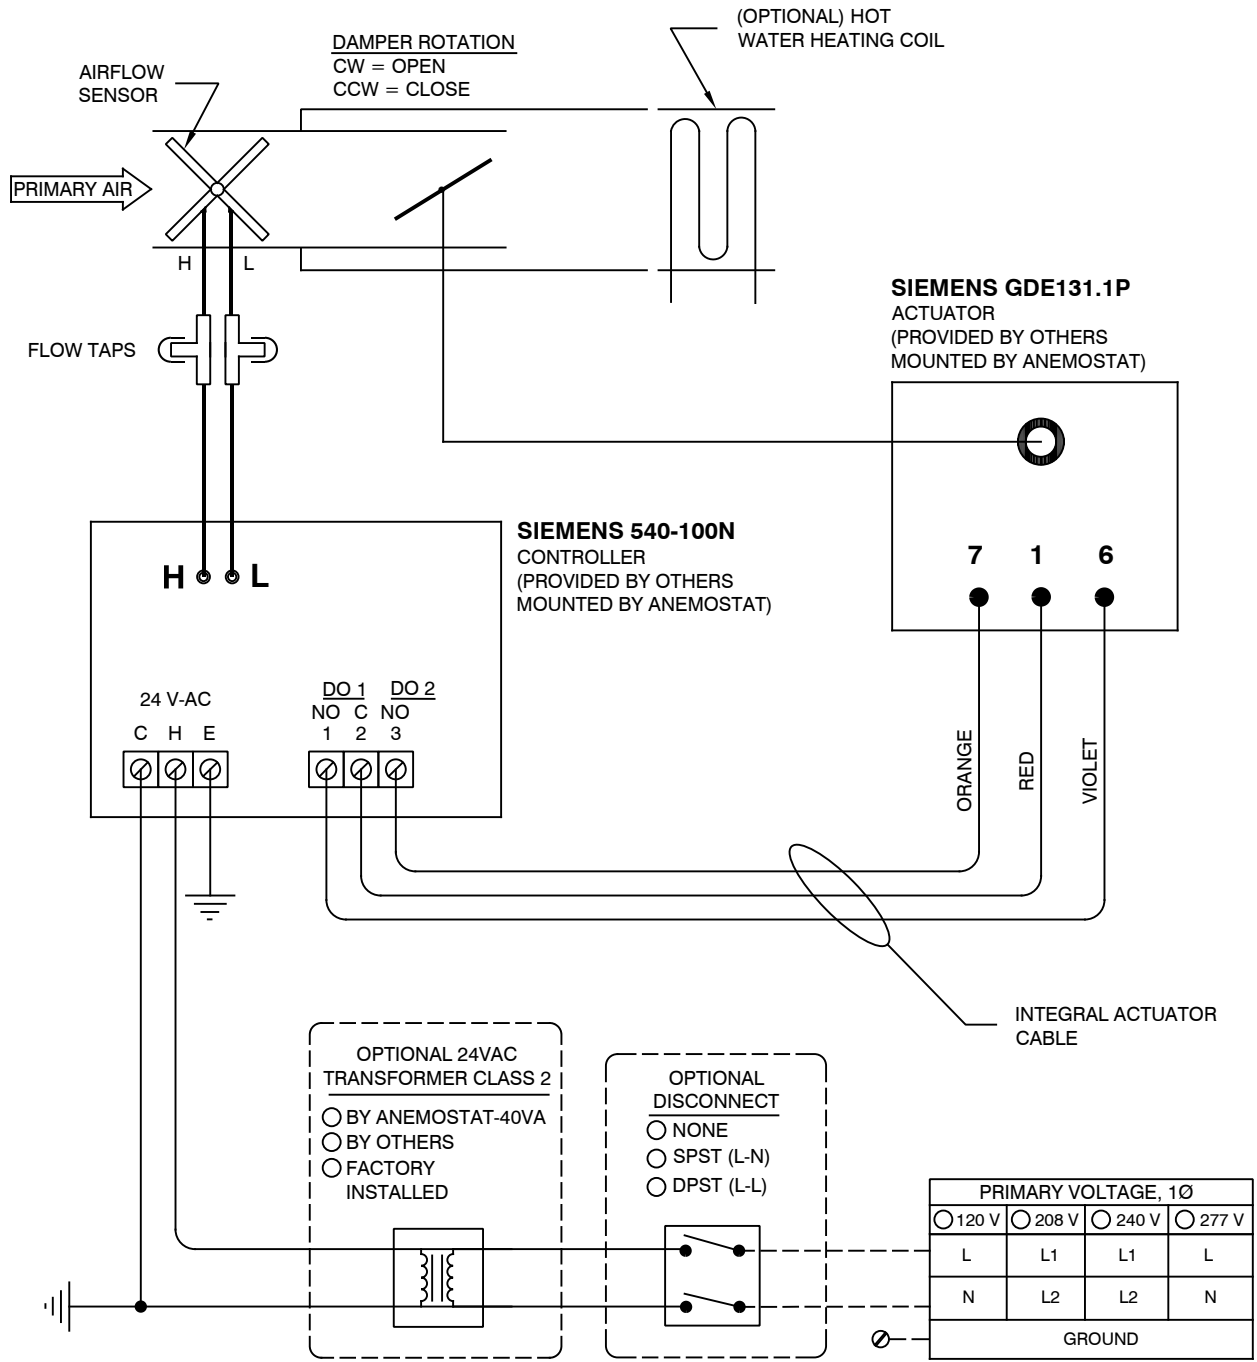

ANEMOSTAT[®]

AIR TERMINAL CONTROLS

Control Package

SD-D-S195

- SINGLE DUCT
- OPTIONAL HOT WATER HEAT
- DIRECT DIGITAL CONTROLS (DDC) PROVIDED BY SIEMENS
- FACTORY INSTALLED

- FACTORY WIRING
- FIELD WIRING
- FACTORY PIPING
- FIELD PIPING

CONSULT CONTROLS DOCUMENTATION FOR DETAILS AS INSTALLED HARDWARE WILL VARY FROM THAT SHOWN HERE.

JOB NAME:
SUBMITTED BY:
DATE:

DWG #: SD-D-S195
REV: -
DATE: 10-25-2017