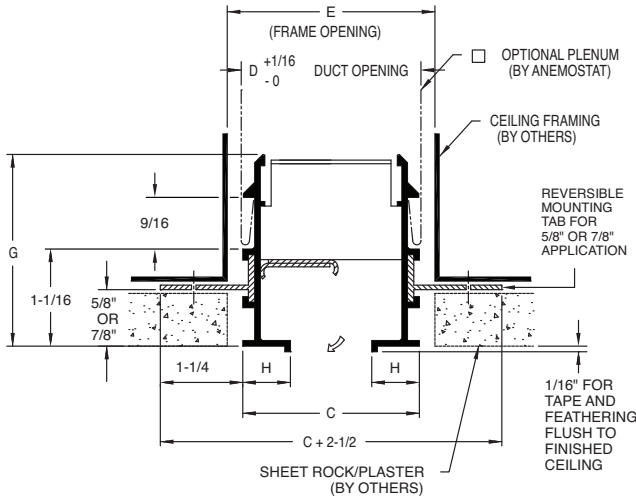

Supply Diffusers

- FF-CM-100** 1" Slot Width, Concealed Mounting

Returns (No Volume / Pattern Controllers)

- FFR-CM-100** 1" Slot Width, Concealed Mounting

SINGLE SLOT

FFCM-100 (1" SLOT WIDTH)						
# OF SLOTS	C	D	E	G	H	J
1	2-9/32	2-5/16	2-5/8	2-3/16	5/8	-
2	4-9/32	4-5/16	4-5/8			1
3	6-9/32	6-5/16	6-5/8			
4	8-9/32	8-5/16	8-5/8			

MULTIPLE SLOT

END PLATE DETAIL

All dimensions are in inches.

JOB NAME:

SUBMITTED BY: