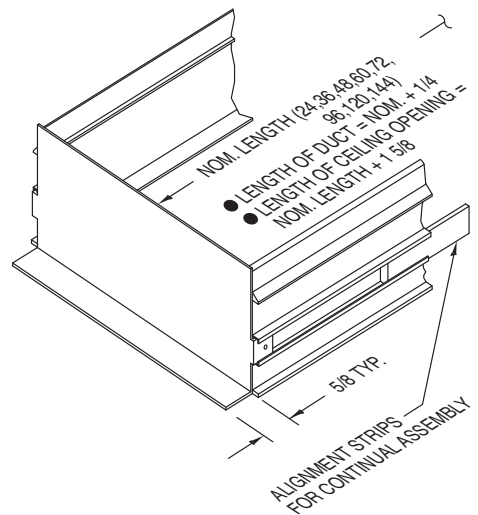

Supply Diffusers

- FF-CM-100** 1" Slot Width, Concealed Mounting

Returns (No Volume / Pattern Controllers)

- FFR-CM-100** 1" Slot Width, Concealed Mounting

SINGLE SLOT

FFCM-100 (1" SLOT WIDTH)						
# OF SLOTS	C	D	E	G	H	J
1	2-9/32	2-5/16	2-5/8	2-3/16	5/8	-
2	4-9/32	4-5/16	4-5/8			1
3	6-9/32	6-5/16	6-5/8			
4	8-9/32	8-5/16	8-5/8			

MULTIPLE SLOT

END PLATE DETAIL

All dimensions are in inches.

JOB NAME:

SUBMITTED BY: