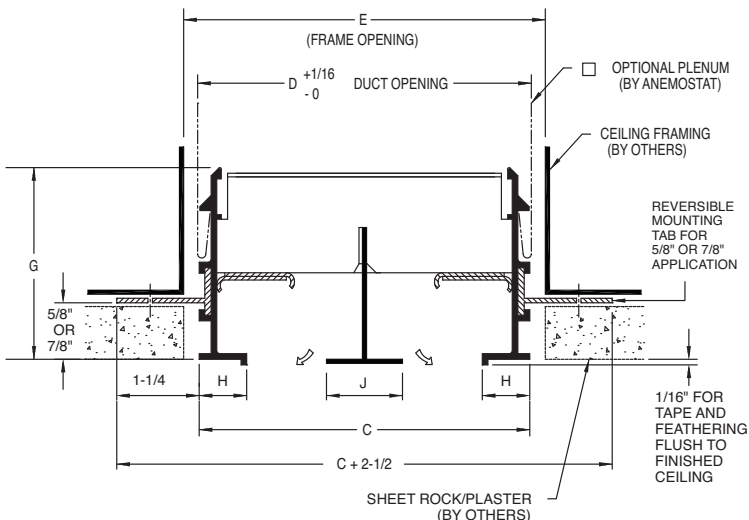

Supply Diffusers

- FF-CM-100** 1" Slot Width, Concealed Mounting

Returns (No Volume / Pattern Controllers)

- FFR-CM-100** 1" Slot Width, Concealed Mounting

SINGLE SLOT

FFCM-100 (1" SLOT WIDTH)						
# OF SLOTS	C	D	E	G	H	J
1	2-9/32	2-5/16	2-5/8	2-3/16	5/8	-
2	4-9/32	4-5/16	4-5/8			1
3	6-9/32	6-5/16	6-5/8			
4	8-9/32	8-5/16	8-5/8			

MULTIPLE SLOT

END PLATE DETAIL

All dimensions are in inches.

JOB NAME:

SUBMITTED BY: