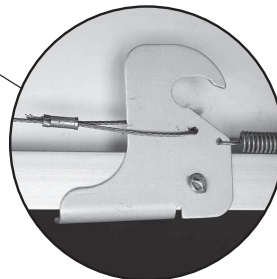

 Model **MVPH-P**
ROOM SIDE REPLACEABLE
TERMINAL FILTER
CEILING MODULE
 PLASTER / SURFACE

SUBMITTAL SHEET

PRODUCT FEATURES

- Room side replaceable HEPA filter
- Filter is ordered and ships separate from filter housing
- Fastest filter installation in the industry

CONSTRUCTION FEATURES

- Material:**
Extruded aluminum filter housing
- Finish:**
- Natural Anodize
 - Custom Color : _____

MODELS

- MVPH-P-242** Nom 24" x 24" Module Size
- MVPH-P-243** Nom 24" x 36" Module Size
- MVPH-P-244** Nom 24" x 48" Module Size

OPTIONS

- 2-1/2", 4", or 5" HEPA filters
- Filter Housing Gaskets
- External Insulation
- Seismic Support Tabs

Model Size	Module Size	D Neck Dia	A	B	H		
					2-1/2" Filter	4" Filter	5" Filter
242	24 x 24	10, 12	23-5/8	23-5/8	5-7/8	8-7/8	8-7/8
243	24 x 36	10, 12	23-5/8	35-5/8	5-7/8	8-7/8	8-7/8
244	24 x 48	10, 12	23-5/8	47-5/8	5-7/8	8-7/8	8-7/8