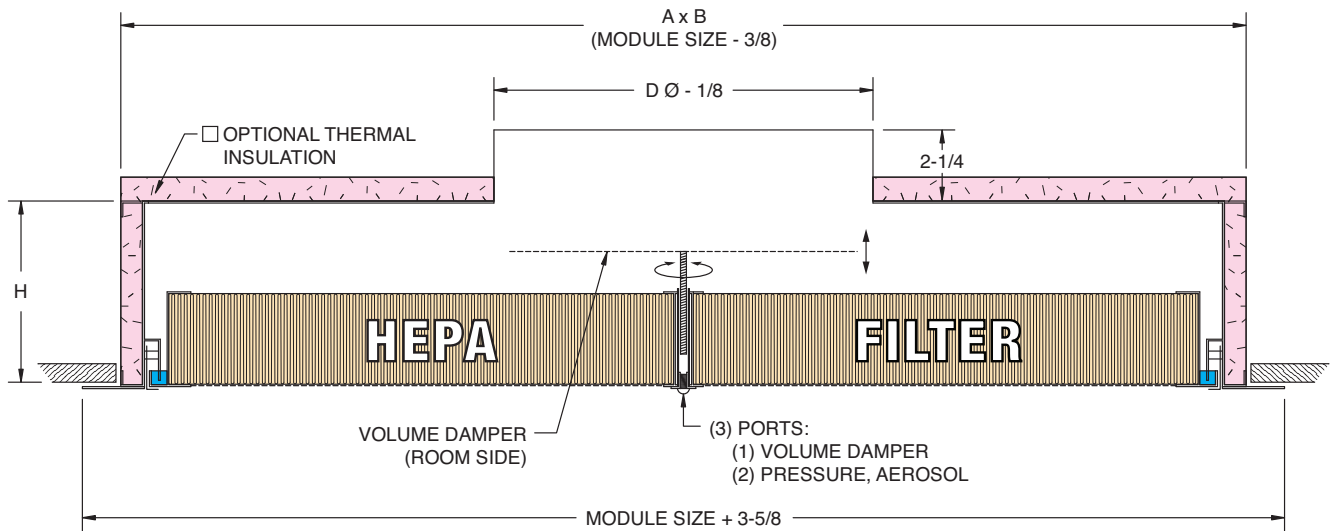

 Model **MVPH-P**
ROOM SIDE REPLACEABLE
TERMINAL FILTER
CEILING MODULE
 PLASTER / SURFACE

SUBMITTAL SHEET

PRODUCT FEATURES

- Room side replaceable HEPA filter
- Filter is ordered and ships separate from filter housing
- Fastest filter installation in the industry

CONSTRUCTION FEATURES

- Material:**
Extruded aluminum filter housing
- Finish:**
- Natural Anodize
 - Custom Color : _____

MODELS

- MVPH-P-242** Nom 24" x 24" Module Size
- MVPH-P-243** Nom 24" x 36" Module Size
- MVPH-P-244** Nom 24" x 48" Module Size

OPTIONS

- 2-1/2", 4", or 5" HEPA filters
- Filter Housing Gaskets
- External Insulation
- Seismic Support Tabs

Model Size	Module Size	D Neck Dia	A	B	H		
					2-1/2" Filter	4" Filter	5" Filter
242	24 x 24	10, 12	23-5/8	23-5/8	5-7/8	8-7/8	8-7/8
243	24 x 36	10, 12	23-5/8	35-5/8	5-7/8	8-7/8	8-7/8
244	24 x 48	10, 12	23-5/8	47-5/8	5-7/8	8-7/8	8-7/8